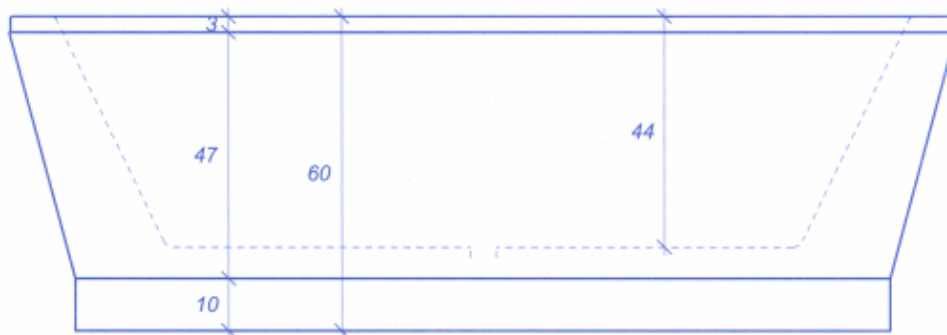

SENSORIELLE SENSORIEEL

CREATOR OF DREAMS SINCE 1978

Av. Kersbeek 280 - 1190 Brussels - Belgium - Tel. +32.2.332.07.32 - Fax: +32.2.332.24.33 - www.aquamass.com

MADE IN BELGIUM