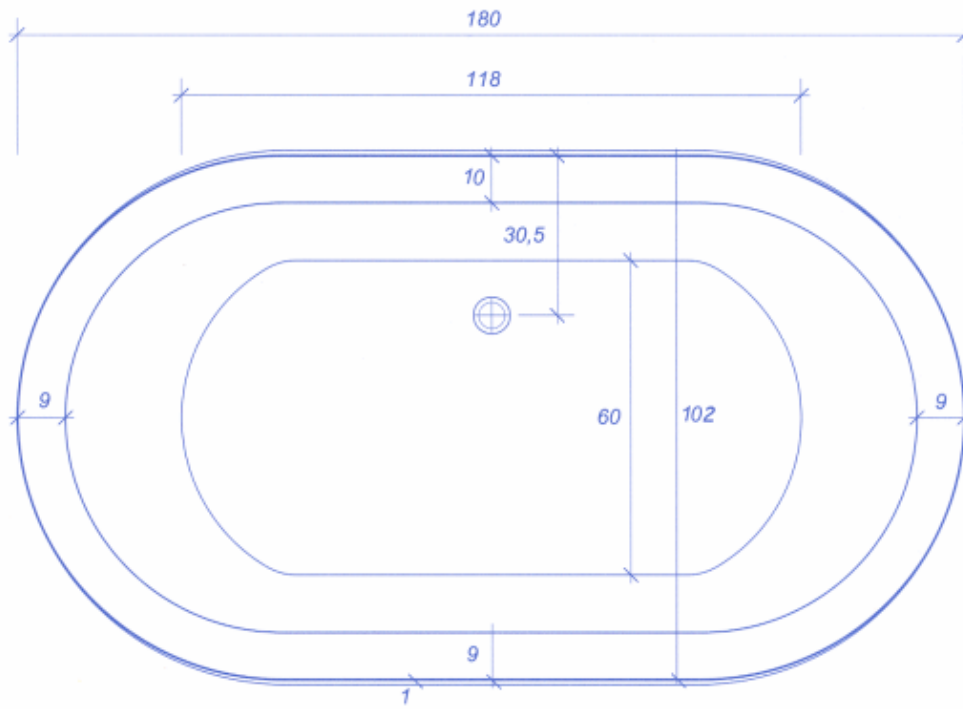

SENSORIELLE SENSORIEEL

CREATOR OF DREAMS SINCE 1978

Av. Kersbeek 280 - 1190 Brussels - Belgium - Tel. +32.2.332.07.32 - Fax: +32.2.332.24.33 - www.aquamass.com

MADE IN BELGIUM